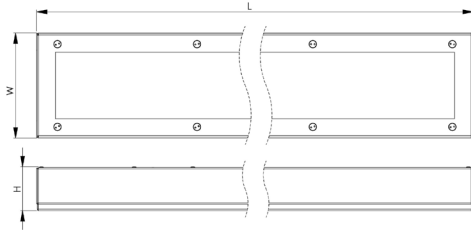

TECHNICAL DRAWING