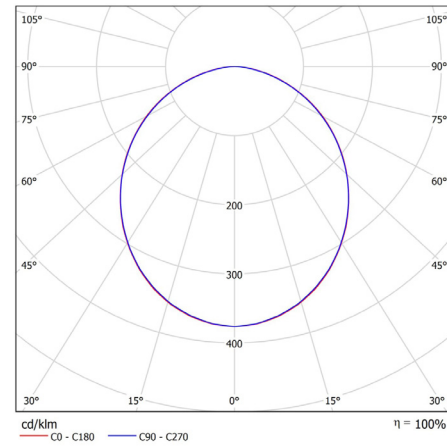

System efficacy, lm/W:	Up to 130
CCT, K:	3000 to 4000
Light Distribution:	Direct
Beam angle, °:	106x106
LED lifetime, h:	100000/L80B10

TECHNICAL DATA

Dimensions, mm:	L:1550 H:150 W:65
Net weight, kg:	9.2

TECHNICAL DRAWING

LIGHT DISTRIBUTION CURVE

PRODUCTS

COLOUR (K)	LUMINAIRE OUTPUT (LLM)	POWER (W)	EFFICACY (LLM/W)	PART CODE
3000	3691	30.6	120	VLX1/1500/3690/3K
3000	5023	40.8	123	VLX1/1500/5020/3K
3000	5507	45.5	121	VLX1/1500/5500/3K
3000	6663	54.1	123	VLX1/1500/6660/3K
4000	3891	30.7	127	VLX1/1500/3890/4K
4000	5295	40.9	130	VLX1/1500/5300/4K
4000	5805	45.5	128	VLX1/1500/5800/4K
4000	7023	54.1	130	VLX1/1500/7020/4K