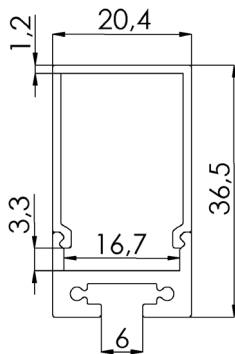

ProfLUX 9

TECHNICAL DATA SHEET

L: 2m/3m

- Surface profile for LED strip system
- Light Distribution: Direct
- Optical System: Opal polycarbonate diffuser
- Housing: Aluminium
- Colour: Silver

TECHNICAL DATA

Dimensions, mm: L:2000mm/3000mm W:20mm H:36mm

Quantity in package, pcs: 1

TECHNICAL DRAWING

MOUNTING OPTION

OPTIONS

	PART CODE
2000mm	/2000
3000mm	/3000

EXAMPLE PART CODE: PRLX9/2000

Note: Tolerance range for optical and electrical data: $\pm 10\%$. 4C LIGHTING SOLUTIONS is constantly developing and improving its products. The right is reserved to change any product specifications without prior notification.