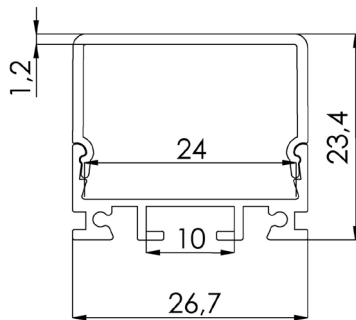

ProfLUX 8

TECHNICAL DATA SHEET

L: 2m/3m

- Surface profile for LED strip system
- Light Distribution: Direct
- Optical System: Opal polycarbonate diffuser
- Housing: Aluminium
- Colour: Silver

TECHNICAL DATA

Dimensions, mm: L:2000mm/3000mm W:26mm H:23mm

Quantity in package, pcs: 1

TECHNICAL DRAWING

MOUNTING OPTION

OPTIONS

	PART CODE
2000mm	/2000
3000mm	/3000

EXAMPLE PART CODE: PRLX8/2000

Note: Tolerance range for optical and electrical data: $\pm 10\%$. 4C LIGHTING SOLUTIONS is constantly developing and improving its products. The right is reserved to change any product specifications without prior notification.