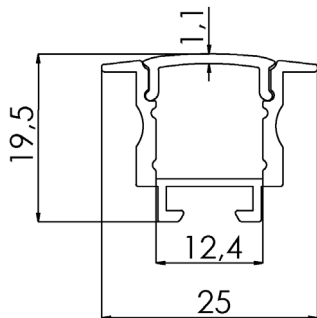

ProfLUX 7

TECHNICAL DATA SHEET

L: 2m/3m

- Recessed profile for LED strip system
- Light Distribution: Direct
- Optical System: Opal polycarbonate diffuser
- Housing: Aluminium
- Colour: Silver

TECHNICAL DATA

Dimensions, mm: L:2000mm/3000mm W:25mm H:19mm

Quantity in package, pcs: 1

TECHNICAL DRAWING

MOUNTING OPTION

OPTIONS

	PART CODE
2000mm	/2000
3000mm	/3000

EXAMPLE PART CODE: PRLX7/2000

Note: Tolerance range for optical and electrical data: $\pm 10\%$. 4C LIGHTING SOLUTIONS is constantly developing and improving its products. The right is reserved to change any product specifications without prior notification.