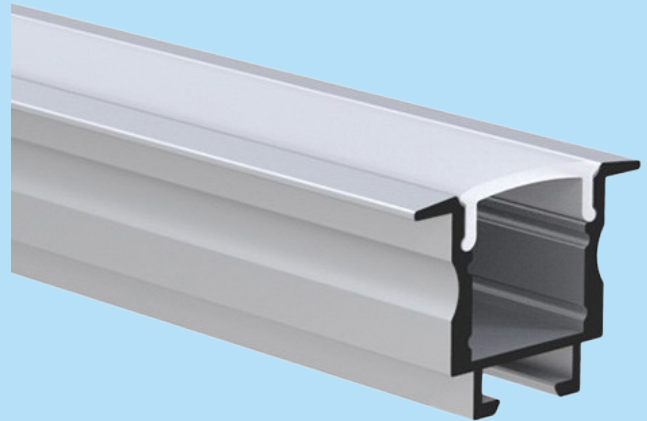

ProfLUX 7

TECHNICAL DATA SHEET

L: 2m/3m

- Recessed profile for LED strip system
- Light Distribution: Direct
- Optical System: Opal polycarbonate diffuser
- Housing: Aluminium
- Colour: Silver

TECHNICAL DATA

Dimensions, mm: L:2000mm/3000mm W:25mm H:19mm

Quantity in package, pcs: 1

TECHNICAL DRAWING

MOUNTING OPTION

OPTIONS

	PART CODE
2000mm	/2000
3000mm	/3000

EXAMPLE PART CODE: PRLX7/2000

Note: Tolerance range for optical and electrical data: $\pm 10\%$. 4C LIGHTING SOLUTIONS is constantly developing and improving its products. The right is reserved to change any product specifications without prior notification.