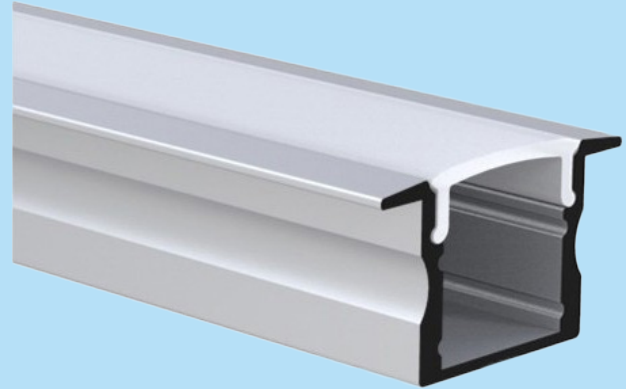

ProfLUX 6

TECHNICAL DATA SHEET

L: 2m/3m

- Recessed profile for LED strip system
- Light Distribution: Direct
- Optical System: Opal polycarbonate diffuser
- Housing: Aluminium
- Colour: Silver

TECHNICAL DATA

Dimensions, mm: L:2000mm/3000mm W:25mm H:15mm

Quantity in package, pcs: 1

TECHNICAL DRAWING

MOUNTING OPTION

OPTIONS

	PART CODE
2000mm	/2000
3000mm	/3000

EXAMPLE PART CODE: PRLX6/2000

Note: Tolerance range for optical and electrical data: $\pm 10\%$. 4C LIGHTING SOLUTIONS is constantly developing and improving its products. The right is reserved to change any product specifications without prior notification.