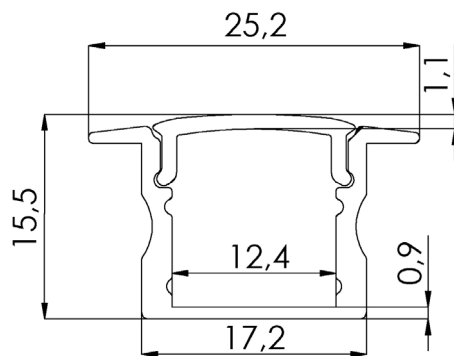

ProfLUX 6

TECHNICAL DATA SHEET

L: 2m/3m

- Recessed profile for LED strip system
- Light Distribution: Direct
- Optical System: Opal polycarbonate diffuser
- Housing: Aluminium
- Colour: Silver

TECHNICAL DATA

Dimensions, mm: L:2000mm/3000mm W:25mm H:15mm

Quantity in package, pcs: 1

TECHNICAL DRAWING

MOUNTING OPTION

OPTIONS

	PART CODE
2000mm	/2000
3000mm	/3000

EXAMPLE PART CODE: PRLX6/2000

Note: Tolerance range for optical and electrical data: $\pm 10\%$. 4C LIGHTING SOLUTIONS is constantly developing and improving its products. The right is reserved to change any product specifications without prior notification.