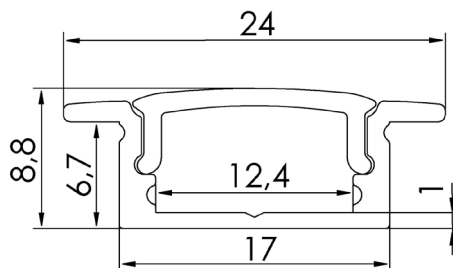

## TECHNICAL DATA SHEET

L: 2m/3m

- Recessed profile for LED strip system
- Light Distribution: Direct
- Optical System: Opal polycarbonate diffuser
- Housing: Aluminium
- Colour: Black/Silver

### TECHNICAL DATA

Dimensions, mm: L:2000mm/3000mm W:24mm H:8mm

Quantity in package, pcs: 1

### TECHNICAL DRAWING

### OPTIONS

	PART CODE
2000mm	/2000
3000mm	/3000

	PART CODE
Black	/BLK
Silver	/SIL

EXAMPLE PART CODE: PRLX5/2000/BLK

**Note:** Tolerance range for optical and electrical data:  $\pm 10\%$ . 4C LIGHTING SOLUTIONS is constantly developing and improving its products. The right is reserved to change any product specifications without prior notification.