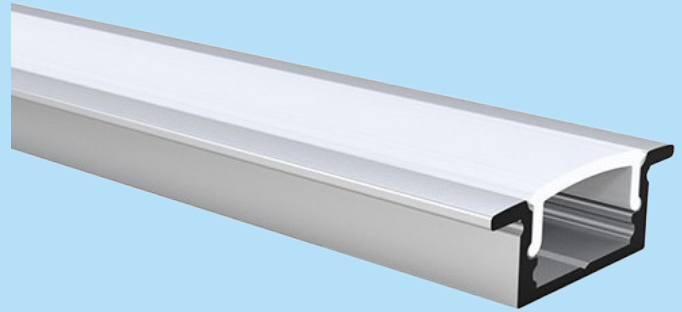

## TECHNICAL DATA SHEET

L: 2m/3m

- Recessed profile for LED strip system
- Light Distribution: Direct
- Optical System: Opal polycarbonate diffuser
- Housing: Aluminium
- Colour: Black/Silver

### TECHNICAL DATA

Dimensions, mm: L:2000mm/3000mm W:24mm H:8mm

Quantity in package, pcs: 1