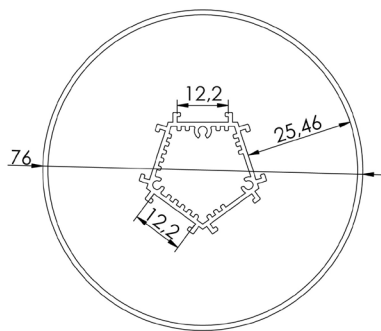

TECHNICAL DRAWING