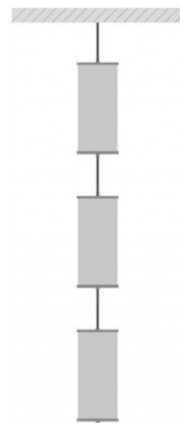

## TECHNICAL DATA SHEET

L: 2m/3m

- Decorative profile for LED strip system
- Light Distribution: Omnidirectional
- Optical System: Opal polycarbonate diffuser
- Housing: Aluminium
- Colour: Silver

### TECHNICAL DATA

Dimensions, mm: L:2000mm/3000mm W:76mm H:76mm

Quantity in package, pcs: 1

### TECHNICAL DRAWING

### OPTIONS

	PART CODE
2000mm	/2000
3000mm	/3000

EXAMPLE PART CODE: PRLX47/2000

**Note:** Tolerance range for optical and electrical data:  $\pm 10\%$ . 4C LIGHTING SOLUTIONS is constantly developing and improving its products. The right is reserved to change any product specifications without prior notification.