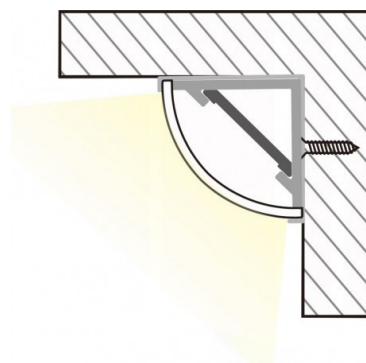

ProfLUX 46

TECHNICAL DATA SHEET

L: 2m/3m

- Waterproof profile for LED strip system
- Light Distribution: Direct
- Optical System: Opal polycarbonate diffuser
- Housing: Aluminium
- Colour: Opal

TECHNICAL DATA

Dimensions, mm: L:2000mm/3000mm W:16mm H:16mm

Quantity in package, pcs: 1

TECHNICAL DRAWING

MOUNTING OPTION

OPTIONS

	PART CODE
2000mm	/2000
3000mm	/3000

EXAMPLE PART CODE: PRLX46/2000

Note: Tolerance range for optical and electrical data: $\pm 10\%$. 4C LIGHTING SOLUTIONS is constantly developing and improving its products. The right is reserved to change any product specifications without prior notification.