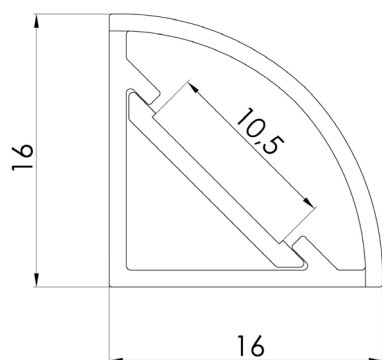

ProfLUX 46

TECHNICAL DATA SHEET

L: 2m/3m

- Waterproof profile for LED strip system
- Light Distribution: Direct
- Optical System: Opal polycarbonate diffuser
- Housing: Aluminium
- Colour: Opal

TECHNICAL DATA

Dimensions, mm: L:2000mm/3000mm W:16mm H:16mm

Quantity in package, pcs: 1

TECHNICAL DRAWING

MOUNTING OPTION

OPTIONS

	PART CODE
2000mm	/2000
3000mm	/3000

EXAMPLE PART CODE: PRLX46/2000

Note: Tolerance range for optical and electrical data: $\pm 10\%$. 4C LIGHTING SOLUTIONS is constantly developing and improving its products. The right is reserved to change any product specifications without prior notification.