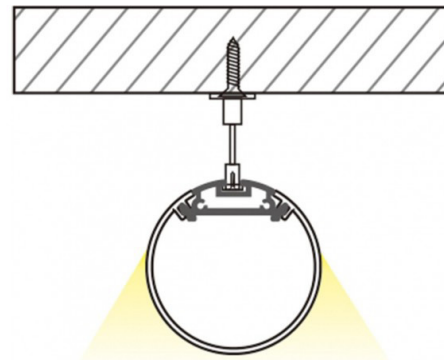

ProfLUX 45

TECHNICAL DATA SHEET

L: 2m/3m

- Decorative profile for LED strip system
- Light Distribution: Omnidirectional
- Optical System: Opal polycarbonate diffuser
- Housing: Aluminium
- Colour: Silver

TECHNICAL DATA

Dimensions, mm: L:2000mm/3000mm W:30mm H:30mm

Quantity in package, pcs: 1

TECHNICAL DRAWING

MOUNTING OPTION

OPTIONS

	PART CODE
2000mm	/2000
3000mm	/3000

EXAMPLE PART CODE: PRLX45/2000