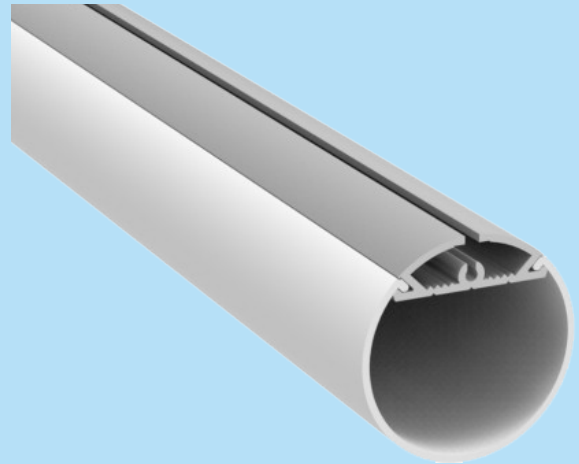

ProfLUX 45

TECHNICAL DATA SHEET

L: 2m/3m

- Decorative profile for LED strip system
- Light Distribution: Omnidirectional
- Optical System: Opal polycarbonate diffuser
- Housing: Aluminium
- Colour: Silver

TECHNICAL DATA

Dimensions, mm: L:2000mm/3000mm W:30mm H:30mm

Quantity in package, pcs: 1

TECHNICAL DRAWING

MOUNTING OPTION

OPTIONS

	PART CODE
2000mm	/2000
3000mm	/3000

EXAMPLE PART CODE: PRLX45/2000