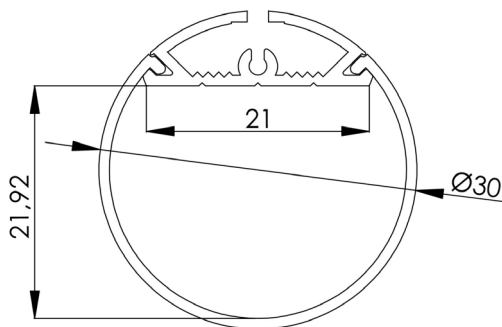

ProfLUX 45

TECHNICAL DATA SHEET

L: 2m/3m

- Decorative profile for LED strip system
- Light Distribution: Omnidirectional
- Optical System: Opal polycarbonate diffuser
- Housing: Aluminium
- Colour: Silver

TECHNICAL DATA

Dimensions, mm: L:2000mm/3000mm W:30mm H:30mm

Quantity in package, pcs: 1

TECHNICAL DRAWING

MOUNTING OPTION

OPTIONS

	PART CODE
2000mm	/2000
3000mm	/3000

EXAMPLE PART CODE: PRLX45/2000

Note: Tolerance range for optical and electrical data: $\pm 10\%$. 4C LIGHTING SOLUTIONS is constantly developing and improving its products. The right is reserved to change any product specifications without prior notification.