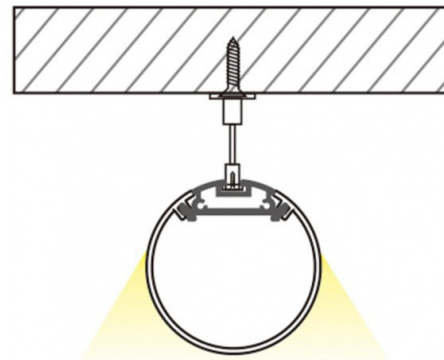

ProfLUX 44

TECHNICAL DATA SHEET

L: 2m/3m

- Decorative profile for LED strip system
- Light Distribution: Omnidirectional
- Optical System: Opal polycarbonate diffuser
- Housing: Aluminium
- Colour: Silver

TECHNICAL DATA

Dimensions, mm: L:2000mm/3000mm W:60mm H:60mm

Quantity in package, pcs: 1

TECHNICAL DRAWING

MOUNTING OPTION

OPTIONS

	PART CODE
2000mm	/2000
3000mm	/3000

EXAMPLE PART CODE: PRLX44/2000