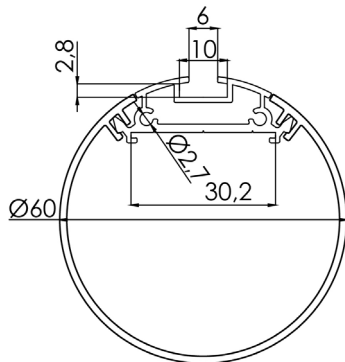

ProfLUX 44

TECHNICAL DATA SHEET

L: 2m/3m

- Decorative profile for LED strip system
- Light Distribution: Omnidirectional
- Optical System: Opal polycarbonate diffuser
- Housing: Aluminium
- Colour: Silver

TECHNICAL DATA

Dimensions, mm: L:2000mm/3000mm W:60mm H:60mm

Quantity in package, pcs: 1

TECHNICAL DRAWING

MOUNTING OPTION

OPTIONS

	PART CODE
2000mm	/2000
3000mm	/3000

EXAMPLE PART CODE: PRLX44/2000

Note: Tolerance range for optical and electrical data: $\pm 10\%$. 4C LIGHTING SOLUTIONS is constantly developing and improving its products. The right is reserved to change any product specifications without prior notification.