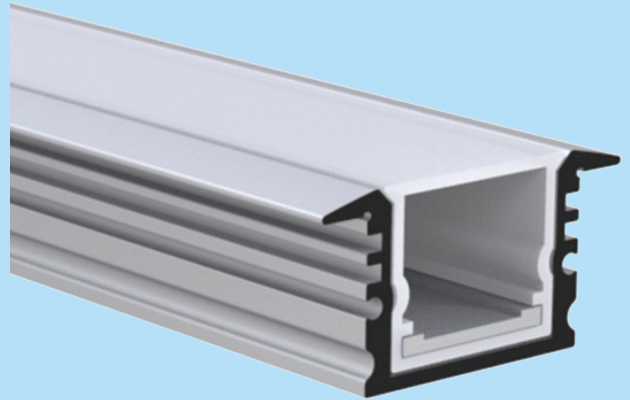

ProfLUX 43

TECHNICAL DATA SHEET

L: 2m/3m

- Waterproof profile for LED strip system
- Light Distribution: Direct
- Optical System: Opal polycarbonate diffuser
- Housing: Aluminium
- Colour: Silver

TECHNICAL DATA

Dimensions, mm: L:2000mm/3000mm W:25mm H:13mm

Quantity in package, pcs: 1

TECHNICAL DRAWING

OPTIONS

	PART CODE
2000mm	/2000
3000mm	/3000

EXAMPLE PART CODE: PRLX43/2000

Note: Tolerance range for optical and electrical data: $\pm 10\%$. 4C LIGHTING SOLUTIONS is constantly developing and improving its products. The right is reserved to change any product specifications without prior notification.