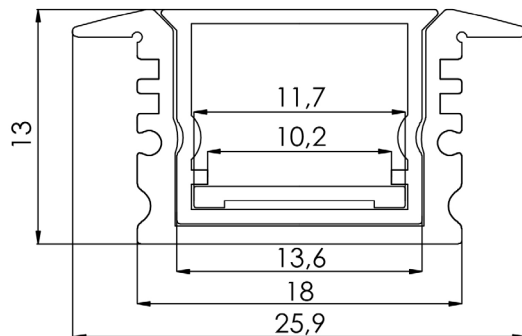

ProfLUX 43

TECHNICAL DATA SHEET

L: 2m/3m

- Waterproof profile for LED strip system
- Light Distribution: Direct
- Optical System: Opal polycarbonate diffuser
- Housing: Aluminium
- Colour: Silver

TECHNICAL DATA

Dimensions, mm: L:2000mm/3000mm W:25mm H:13mm

Quantity in package, pcs: 1

TECHNICAL DRAWING

OPTIONS

	PART CODE
2000mm	/2000
3000mm	/3000

EXAMPLE PART CODE: PRLX43/2000

Note: Tolerance range for optical and electrical data: $\pm 10\%$. 4C LIGHTING SOLUTIONS is constantly developing and improving its products. The right is reserved to change any product specifications without prior notification.