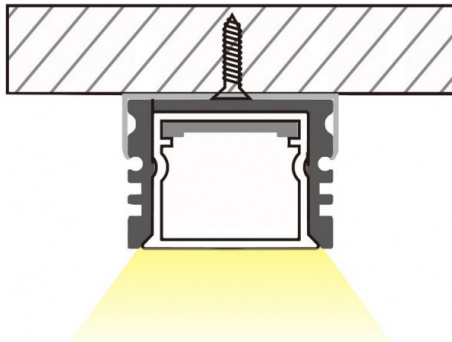

ProfLUX 42

TECHNICAL DATA SHEET

L: 2m/3m

- Waterproof profile for LED strip system
- Light Distribution: Direct
- Optical System: Opal polycarbonate diffuser
- Housing: Aluminium
- Colour: Silver

TECHNICAL DATA

Dimensions, mm: L:2000mm/3000mm W:18mm H:13mm

Quantity in package, pcs: 1

MOUNTING OPTION

OPTIONS

	PART CODE
2000mm	/2000
3000mm	/3000

EXAMPLE PART CODE: PRLX42/2000

Note: Tolerance range for optical and electrical data: $\pm 10\%$. 4C LIGHTING SOLUTIONS is constantly developing and improving its products. The right is reserved to change any product specifications without prior notification.