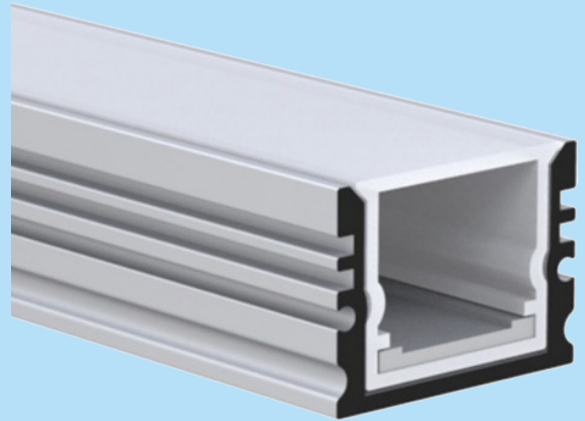

ProfLUX 42

TECHNICAL DATA SHEET

L: 2m/3m

- Waterproof profile for LED strip system
- Light Distribution: Direct
- Optical System: Opal polycarbonate diffuser
- Housing: Aluminium
- Colour: Silver

TECHNICAL DATA

Dimensions, mm: L:2000mm/3000mm W:18mm H:13mm

Quantity in package, pcs: 1

MOUNTING OPTION

OPTIONS

	PART CODE
2000mm	/2000
3000mm	/3000

EXAMPLE PART CODE: PRLX42/2000

Note: Tolerance range for optical and electrical data: $\pm 10\%$. 4C LIGHTING SOLUTIONS is constantly developing and improving its products. The right is reserved to change any product specifications without prior notification.