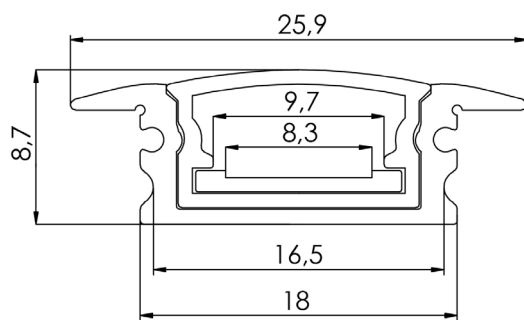

## TECHNICAL DATA SHEET

L: 2m/3m

- Waterproof profile for LED strip system
- Light Distribution: Direct
- Optical System: Opal polycarbonate diffuser
- Housing: Aluminium
- Colour: Silver

### TECHNICAL DATA

Dimensions, mm: L:2000mm/3000mm W:25mm H:8mm

Quantity in package, pcs: 1

### TECHNICAL DRAWING

### OPTIONS

	PART CODE
2000mm	/2000
3000mm	/3000

EXAMPLE PART CODE: PRLX41/2000

**Note:** Tolerance range for optical and electrical data:  $\pm 10\%$ . 4C LIGHTING SOLUTIONS is constantly developing and improving its products. The right is reserved to change any product specifications without prior notification.