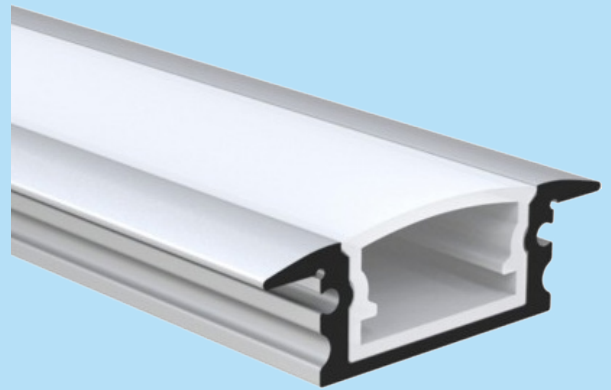

## TECHNICAL DATA SHEET

L: 2m/3m

- Waterproof profile for LED strip system
- Light Distribution: Direct
- Optical System: Opal polycarbonate diffuser
- Housing: Aluminium
- Colour: Silver

### TECHNICAL DATA

Dimensions, mm: L:2000mm/3000mm W:25mm H:8mm

Quantity in package, pcs: 1