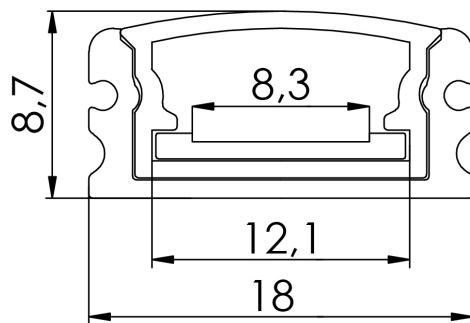

ProfLUX 40

TECHNICAL DATA SHEET

L: 2m/3m

- Waterproof profile for LED strip system
- Light Distribution: Direct
- Optical System: Opal polycarbonate diffuser
- Housing: Aluminium
- Colour: Silver

TECHNICAL DATA

Dimensions, mm: L:2000mm/3000mm W:18mm H:8mm

Quantity in package, pcs: 1

TECHNICAL DRAWING

MOUNTING OPTION

OPTIONS

	PART CODE
2000mm	/2000
3000mm	/3000

EXAMPLE PART CODE: PRLX40/2000

Note: Tolerance range for optical and electrical data: $\pm 10\%$. 4C LIGHTING SOLUTIONS is constantly developing and improving its products. The right is reserved to change any product specifications without prior notification.