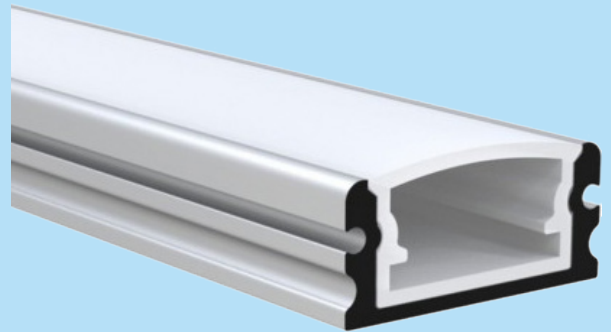

ProfLUX 40

TECHNICAL DATA SHEET

L: 2m/3m

- Waterproof profile for LED strip system
- Light Distribution: Direct
- Optical System: Opal polycarbonate diffuser
- Housing: Aluminium
- Colour: Silver

TECHNICAL DATA

Dimensions, mm: L:2000mm/3000mm W:18mm H:8mm

Quantity in package, pcs: 1

TECHNICAL DRAWING

MOUNTING OPTION

OPTIONS

	PART CODE
2000mm	/2000
3000mm	/3000

EXAMPLE PART CODE: PRLX40/2000

Note: Tolerance range for optical and electrical data: $\pm 10\%$. 4C LIGHTING SOLUTIONS is constantly developing and improving its products. The right is reserved to change any product specifications without prior notification.