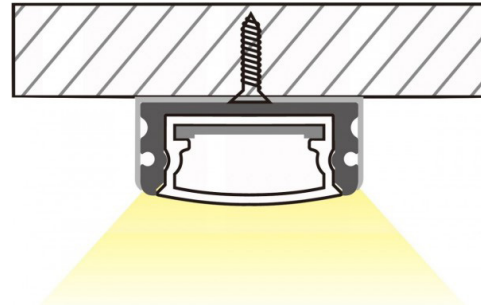

ProfLUX 40

TECHNICAL DATA SHEET

L: 2m/3m

- Waterproof profile for LED strip system
- Light Distribution: Direct
- Optical System: Opal polycarbonate diffuser
- Housing: Aluminium
- Colour: Silver

TECHNICAL DATA

Dimensions, mm: L:2000mm/3000mm W:18mm H:8mm

Quantity in package, pcs: 1

TECHNICAL DRAWING

MOUNTING OPTION

OPTIONS

	PART CODE
2000mm	/2000
3000mm	/3000

EXAMPLE PART CODE: PRLX40/2000

Note: Tolerance range for optical and electrical data: $\pm 10\%$. 4C LIGHTING SOLUTIONS is constantly developing and improving its products. The right is reserved to change any product specifications without prior notification.