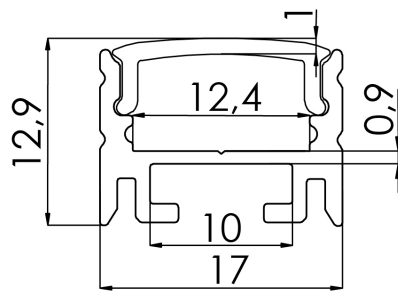

ProfLUX 4

TECHNICAL DATA SHEET

L: 2m/3m

- Surface profile for LED strip system
- Light Distribution: Direct
- Optical System: Opal polycarbonate diffuser
- Housing: Aluminium
- Colour: Silver

TECHNICAL DATA

Dimensions, mm: L:2000mm/3000mm W:17mm H:12mm

Quantity in package, pcs: 1

TECHNICAL DRAWING

MOUNTING OPTION

OPTIONS

	PART CODE
2000mm	/2000
3000mm	/3000

EXAMPLE PART CODE: PRLX4/2000

Note: Tolerance range for optical and electrical data: $\pm 10\%$. 4C LIGHTING SOLUTIONS is constantly developing and improving its products. The right is reserved to change any product specifications without prior notification.