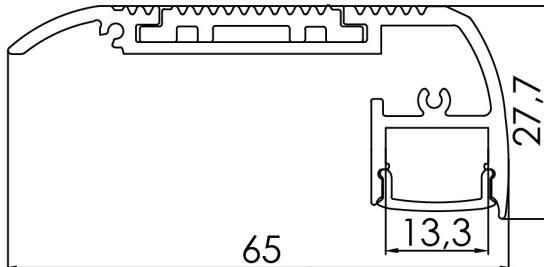

ProfLUX 39

TECHNICAL DATA SHEET

L: 2m/3m

- Stair-step profile for LED strip system
- Light Distribution: Direct
- Optical System: Opal polycarbonate diffuser
- Housing: Aluminium
- Colour: Black

TECHNICAL DATA

Dimensions, mm: L:2000mm/3000mm W:65mm H:27mm

Quantity in package, pcs: 1

TECHNICAL DRAWING

OPTIONS

	PART CODE
2000mm	/2000
3000mm	/3000

EXAMPLE PART CODE: PRLX39/2000

Note: Tolerance range for optical and electrical data: $\pm 10\%$. 4C LIGHTING SOLUTIONS is constantly developing and improving its products. The right is reserved to change any product specifications without prior notification.