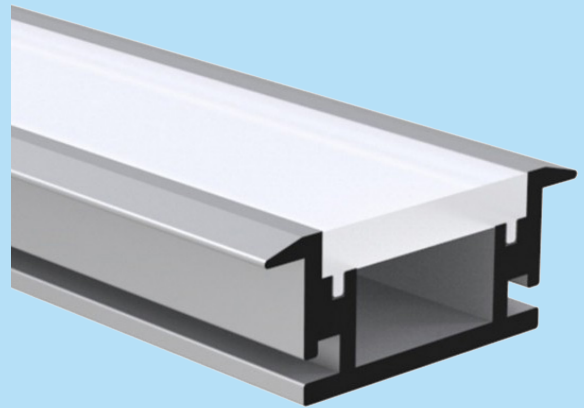

## TECHNICAL DATA SHEET

L: 2m/3m

- Floor-mounted profile for LED strip system
- Light Distribution: Direct
- Optical System: Opal polycarbonate diffuser
- Housing: Aluminium
- Colour: Silver

### TECHNICAL DATA

Dimensions, mm: L:2000mm/3000mm W:27mm H:11mm

Quantity in package, pcs: 1