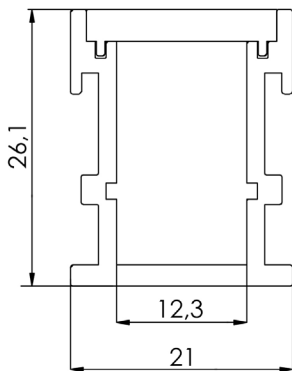

## TECHNICAL DATA SHEET

L: 2m/3m

- Floor-mounted profile for LED strip system
- Light Distribution: Direct
- Optical System: Opal polycarbonate diffuser
- Housing: Aluminium
- Colour: Silver

### TECHNICAL DATA

Dimensions, mm: L:2000mm/3000mm W:19mm H:10mm

Quantity in package, pcs: 1

### TECHNICAL DRAWING

### OPTIONS

	PART CODE
2000mm	/2000
3000mm	/3000

EXAMPLE PART CODE: PRLX37/2000

**Note:** Tolerance range for optical and electrical data:  $\pm 10\%$ . 4C LIGHTING SOLUTIONS is constantly developing and improving its products. The right is reserved to change any product specifications without prior notification.