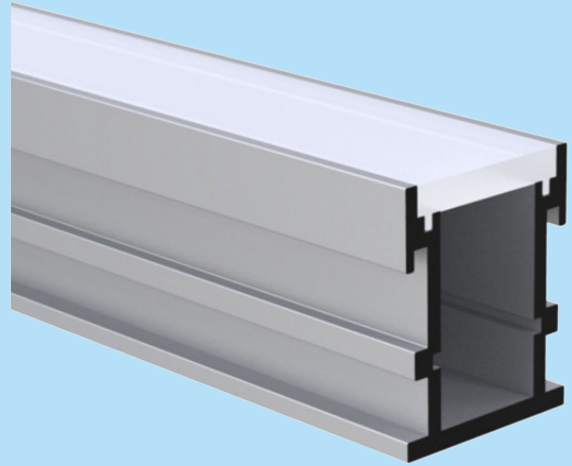

## TECHNICAL DATA SHEET

L: 2m/3m

- Floor-mounted profile for LED strip system
- Light Distribution: Direct
- Optical System: Opal polycarbonate diffuser
- Housing: Aluminium
- Colour: Silver

### TECHNICAL DATA

Dimensions, mm: L:2000mm/3000mm W:19mm H:10mm

Quantity in package, pcs: 1