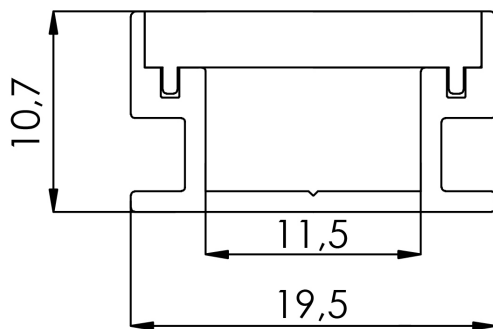

## TECHNICAL DATA SHEET

L: 2m/3m

- Floor-mounted profile for LED strip system
- Light Distribution: Direct
- Optical System: Opal polycarbonate diffuser
- Housing: Aluminium
- Colour: Silver

### TECHNICAL DATA

Dimensions, mm: L:2000mm/3000mm W:19mm H:10mm

Quantity in package, pcs: 1

### OPTIONS

	PART CODE
2000mm	/2000
3000mm	/3000

EXAMPLE PART CODE: PRLX36/2000

**Note:** Tolerance range for optical and electrical data:  $\pm 10\%$ . 4C LIGHTING SOLUTIONS is constantly developing and improving its products. The right is reserved to change any product specifications without prior notification.