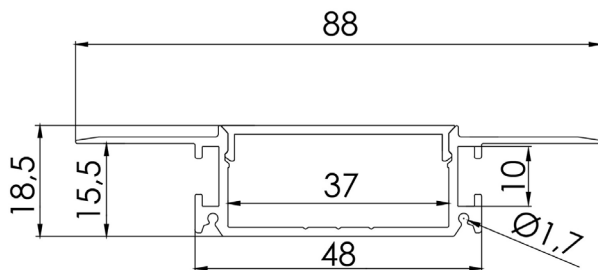

ProfLUX 35

TECHNICAL DATA SHEET

L: 2m/3m

- Trimless profile for LED strip system
- Light Distribution: Direct
- Optical System: Opal polycarbonate diffuser
- Housing: Aluminium
- Colour: Silver

TECHNICAL DATA

Dimensions, mm: L:2000mm/3000mm W:88mm H:18mm

Quantity in package, pcs: 1

TECHNICAL DRAWING

MOUNTING OPTION

OPTIONS

	PART CODE
2000mm	/2000
3000mm	/3000

EXAMPLE PART CODE: PRLX35/2000

Note: Tolerance range for optical and electrical data: $\pm 10\%$. 4C LIGHTING SOLUTIONS is constantly developing and improving its products. The right is reserved to change any product specifications without prior notification.