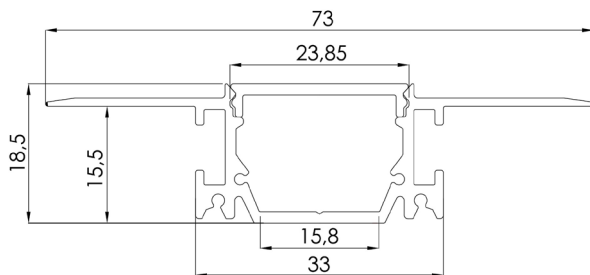

ProfLUX 34

TECHNICAL DATA SHEET

L: 2m/3m

- Trimless profile for LED strip system
- Light Distribution: Direct
- Optical System: Opal polycarbonate diffuser
- Housing: Aluminium
- Colour: Silver

TECHNICAL DATA

Dimensions, mm: L:2000mm/3000mm W:73mm H:18mm

Quantity in package, pcs: 1

TECHNICAL DRAWING

MOUNTING OPTION

OPTIONS

	PART CODE
2000mm	/2000
3000mm	/3000

EXAMPLE PART CODE: PRLX34/2000

Note: Tolerance range for optical and electrical data: $\pm 10\%$. 4C LIGHTING SOLUTIONS is constantly developing and improving its products. The right is reserved to change any product specifications without prior notification.