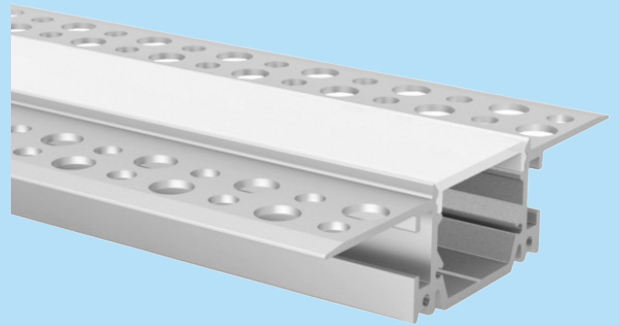

ProfLUX 34

TECHNICAL DATA SHEET

L: 2m/3m

- Trimless profile for LED strip system
- Light Distribution: Direct
- Optical System: Opal polycarbonate diffuser
- Housing: Aluminium
- Colour: Silver

TECHNICAL DATA

Dimensions, mm: L:2000mm/3000mm W:73mm H:18mm

Quantity in package, pcs: 1

TECHNICAL DRAWING

MOUNTING OPTION

OPTIONS

	PART CODE
2000mm	/2000
3000mm	/3000

EXAMPLE PART CODE: PRLX34/2000

Note: Tolerance range for optical and electrical data: $\pm 10\%$. 4C LIGHTING SOLUTIONS is constantly developing and improving its products. The right is reserved to change any product specifications without prior notification.