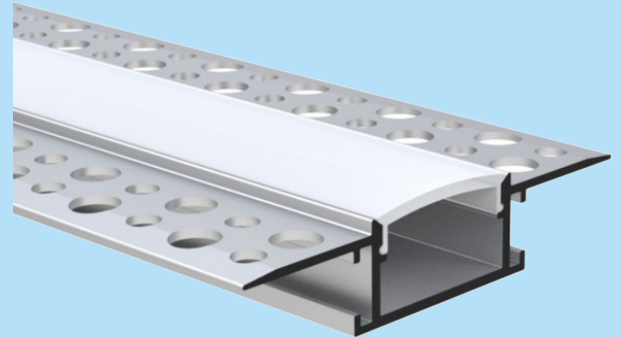

ProfLUX 33

TECHNICAL DATA SHEET

L: 2m/3m

- Trimless profile for LED strip system
- Light Distribution: Direct
- Optical System: Opal polycarbonate diffuser
- Housing: Aluminium
- Colour: Silver

TECHNICAL DATA

Dimensions, mm: L:2000mm/3000mm W:61mm H:13mm

Quantity in package, pcs: 1

TECHNICAL DRAWING

MOUNTING OPTION

OPTIONS

	PART CODE
2000mm	/2000
3000mm	/3000

EXAMPLE PART CODE: PRLX33/2000

Note: Tolerance range for optical and electrical data: $\pm 10\%$. 4C LIGHTING SOLUTIONS is constantly developing and improving its products. The right is reserved to change any product specifications without prior notification.