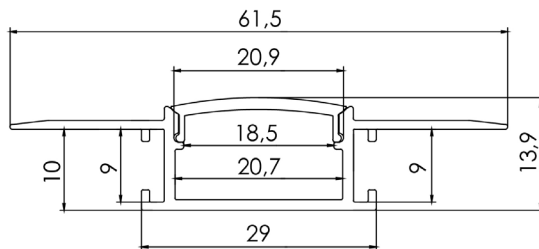

ProfLUX 33

TECHNICAL DATA SHEET

L: 2m/3m

- Trimless profile for LED strip system
- Light Distribution: Direct
- Optical System: Opal polycarbonate diffuser
- Housing: Aluminium
- Colour: Silver

TECHNICAL DATA

Dimensions, mm: L:2000mm/3000mm W:61mm H:13mm

Quantity in package, pcs: 1

TECHNICAL DRAWING

MOUNTING OPTION

OPTIONS

	PART CODE
2000mm	/2000
3000mm	/3000

EXAMPLE PART CODE: PRLX33/2000

Note: Tolerance range for optical and electrical data: $\pm 10\%$. 4C LIGHTING SOLUTIONS is constantly developing and improving its products. The right is reserved to change any product specifications without prior notification.