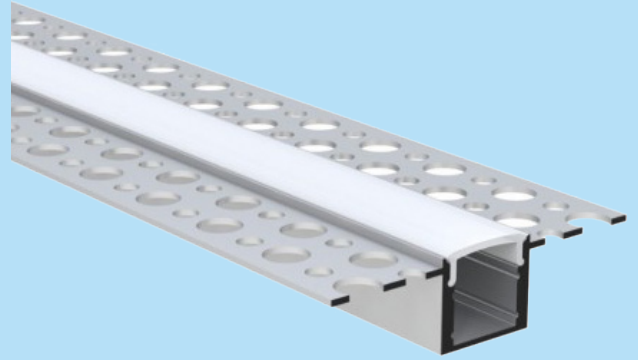

# ProfLUX 32

## TECHNICAL DATA SHEET

L: 2m/3m

- Trimless profile for LED strip system
- Light Distribution: Direct
- Optical System: Opal polycarbonate diffuser
- Housing: Aluminium
- Colour: Silver

### TECHNICAL DATA

Dimensions, mm: L:2000mm/3000mm W:56mm H:15mm

Quantity in package, pcs: 1