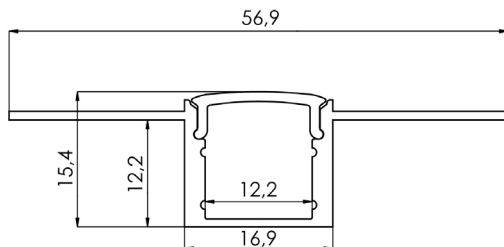

TECHNICAL DRAWING