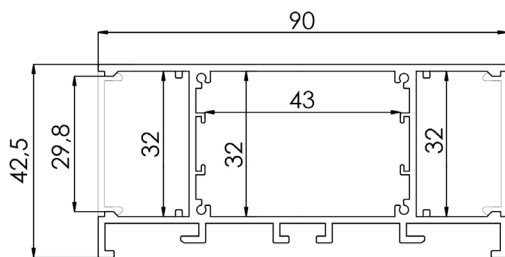

TECHNICAL DRAWING