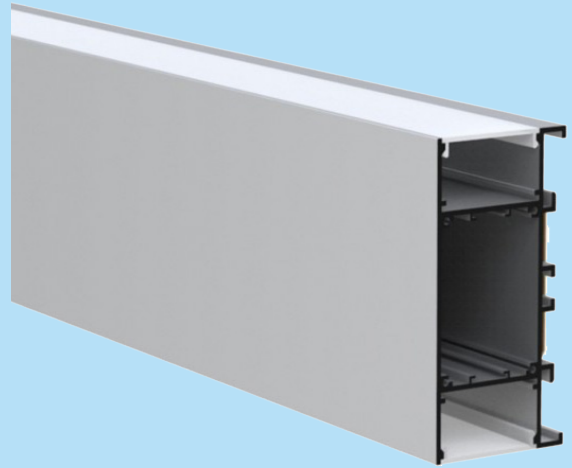

# ProfLUX 31

## TECHNICAL DATA SHEET

L: 2m/3m

- Wall-mounted profile for LED strip system
- Light Distribution: Direct/Indirect
- Optical System: Opal polycarbonate diffuser
- Housing: Aluminium
- Colour: Silver

### TECHNICAL DATA

Dimensions, mm: L:2000mm/3000mm W:42mm H:90mm

Quantity in package, pcs: 1