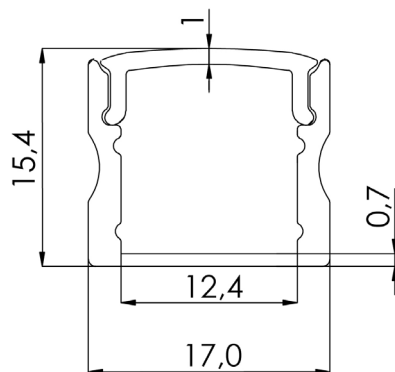

ProfLUX 3

TECHNICAL DATA SHEET

L: 2m/3m

- Surface profile for LED strip system
- Light Distribution: Direct
- Optical System: Opal polycarbonate diffuser
- Housing: Aluminium
- Colour: Black/Silver

TECHNICAL DATA

Dimensions, mm: L:2000mm/3000mm W:17mm H:8mm

Quantity in package, pcs: 1

TECHNICAL DRAWING

MOUNTING OPTION

OPTIONS

	PART CODE
2000mm	/2000
3000mm	/3000

	PART CODE
Black	/BLK
Silver	/SIL

EXAMPLE PART CODE: PRLX3/2000/BLK

Note: Tolerance range for optical and electrical data: $\pm 10\%$. 4C LIGHTING SOLUTIONS is constantly developing and improving its products. The right is reserved to change any product specifications without prior notification.