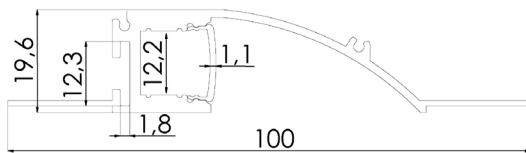

TECHNICAL DRAWING