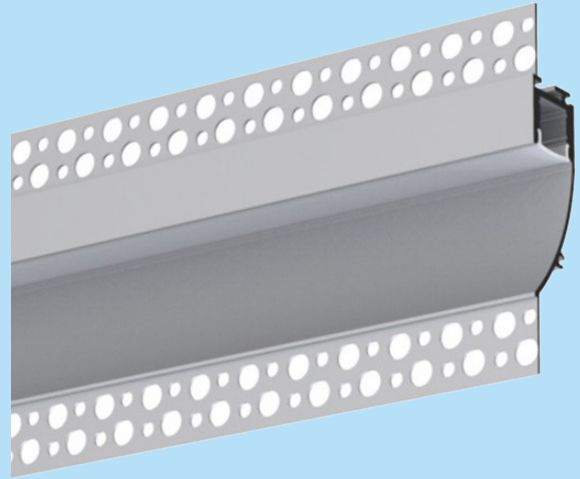

## TECHNICAL DATA SHEET

L: 2m/3m

- Recessed wall-mounted profile for LED strip system
- Light Distribution: Indirect
- Optical System: Opal polycarbonate diffuser
- Housing: Aluminium
- Colour: Silver

### TECHNICAL DATA

Dimensions, mm: L:2000mm/3000mm W:19mm H:100mm

Quantity in package, pcs: 1