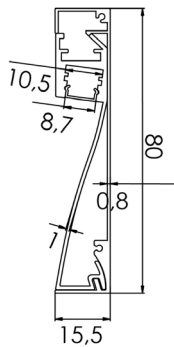

ProfLUX 27

TECHNICAL DATA SHEET

L: 2m/3m

- Wall-mounted profile for LED strip system
- Light Distribution: Direct
- Optical System: Opal polycarbonate diffuser
- Housing: Aluminium
- Colour: Silver

TECHNICAL DATA

Dimensions, mm: L:2000mm/3000mm W:15mm H:80mm

Quantity in package, pcs: 1

TECHNICAL DRAWING

MOUNTING OPTION

OPTIONS

	PART CODE
2000mm	/2000
3000mm	/3000

EXAMPLE PART CODE: PRLX25/2000

Note: Tolerance range for optical and electrical data: $\pm 10\%$. 4C LIGHTING SOLUTIONS is constantly developing and improving its products. The right is reserved to change any product specifications without prior notification.