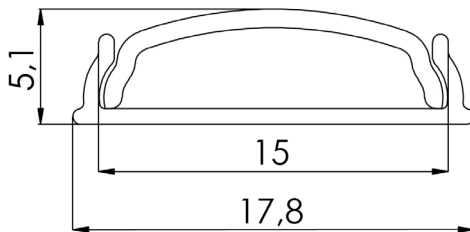

TECHNICAL DRAWING