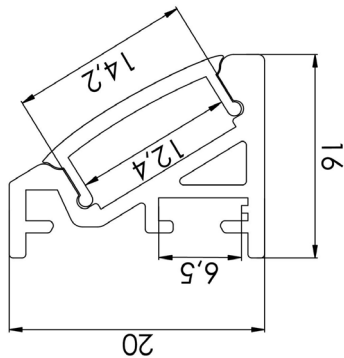

ProfLUX 24

TECHNICAL DATA SHEET

L: 2m/3m

- Corner profile for LED strip system
- Light Distribution: Direct
- Optical System: Opal polycarbonate diffuser
- Housing: Aluminium
- Colour: Silver

TECHNICAL DATA

Dimensions, mm: L:2000mm/3000mm W:20mm H:16mm

Quantity in package, pcs: 1

TECHNICAL DRAWING

OPTIONS

	PART CODE
2000mm	/2000
3000mm	/3000

EXAMPLE PART CODE: PRLX24/2000

Note: Tolerance range for optical and electrical data: $\pm 10\%$. 4C LIGHTING SOLUTIONS is constantly developing and improving its products. The right is reserved to change any product specifications without prior notification.