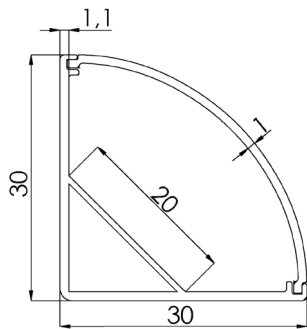

TECHNICAL DRAWING