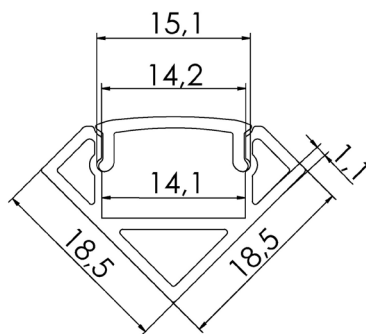

## TECHNICAL DATA SHEET

L: 2m/3m

- Corner profile for LED strip system
- Light Distribution: Direct
- Optical System: Opal polycarbonate diffuser
- Housing: Aluminium
- Colour: Silver

### TECHNICAL DATA

Dimensions, mm: L:2000mm/3000mm W:18mm H:18mm

Quantity in package, pcs: 1

### TECHNICAL DRAWING

### OPTIONS

	PART CODE
2000mm	/2000
3000mm	/3000

EXAMPLE PART CODE: PRLX22/2000

**Note:** Tolerance range for optical and electrical data:  $\pm 10\%$ . 4C LIGHTING SOLUTIONS is constantly developing and improving its products. The right is reserved to change any product specifications without prior notification.