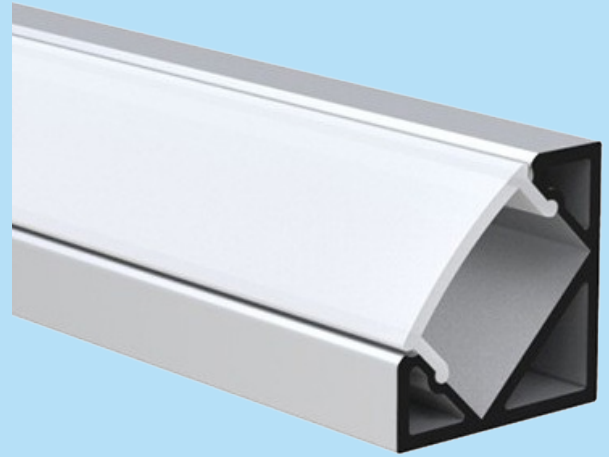

## TECHNICAL DATA SHEET

L: 2m/3m

- Corner profile for LED strip system
- Light Distribution: Direct
- Optical System: Opal polycarbonate diffuser
- Housing: Aluminium
- Colour: Silver