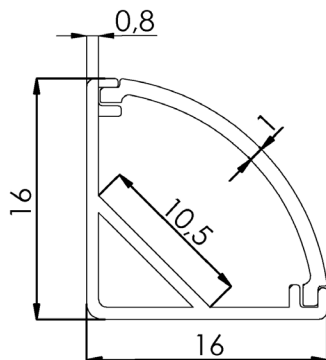

ProfLUX 21

TECHNICAL DATA SHEET

L: 2m/3m

- Corner profile for LED strip system
- Light Distribution: Direct
- Optical System: Opal polycarbonate diffuser
- Housing: Aluminium
- Colour: Black/Silver

TECHNICAL DATA

Dimensions, mm: L:2000mm/3000mm W:16mm H:16mm

Quantity in package, pcs: 1

TECHNICAL DRAWING

OPTIONS

	PART CODE
2000mm	/2000
3000mm	/3000

	PART CODE
Black	/BLK
Silver	/SIL

EXAMPLE PART CODE: PRLX21/2000/BLK

Note: Tolerance range for optical and electrical data: $\pm 10\%$. 4C LIGHTING SOLUTIONS is constantly developing and improving its products. The right is reserved to change any product specifications without prior notification.