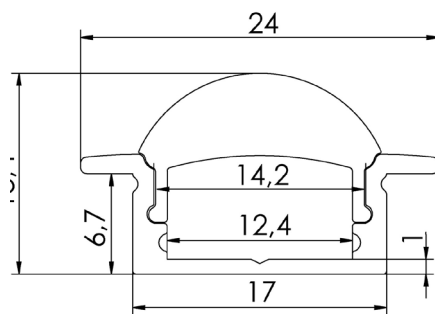

TECHNICAL DRAWING