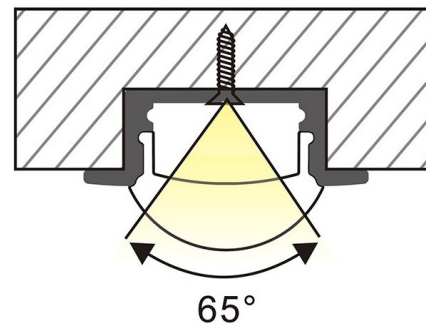

MOUNTING OPTION

OPTIONS

	PART CODE
2000mm	/2000
3000mm	/3000

	PART CODE
Black	/BLK
Silver	/SIL

EXAMPLE PART CODE: PRLX20/2000/BLK

Note: Tolerance range for optical and electrical data: $\pm 10\%$. 4C LIGHTING SOLUTIONS is constantly developing and improving its products. The right is reserved to change any product specifications without prior notification.