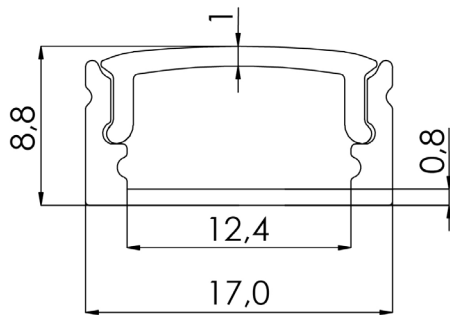

TECHNICAL DRAWING