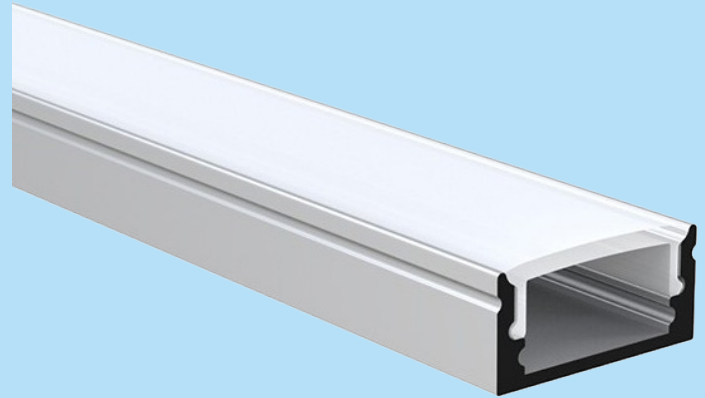

## TECHNICAL DATA SHEET

L: 2m/3m

- Surface profile for LED strip system
- Light Distribution: Direct
- Optical System: Opal polycarbonate diffuser
- Housing: Aluminium
- Colour: Black/Silver

### TECHNICAL DATA

Dimensions, mm: L:2000mm/3000mm W:17mm H:8mm

Quantity in package, pcs: 1