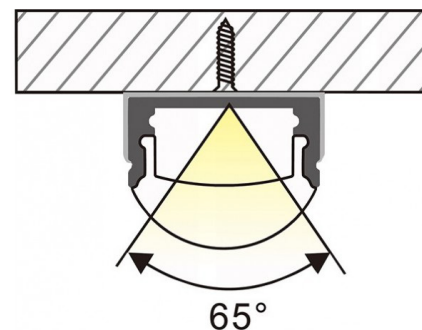

ProfLUX 19

TECHNICAL DATA SHEET

L: 2m/3m

- Optical profile for LED strip system
- Light Distribution: Direct
- Optical System: Translucent lens
- Housing: Aluminium
- Colour: Black/Silver

TECHNICAL DATA

Dimensions, mm: L:2000mm/3000mm W:50mm H:35mm

Quantity in package, pcs: 1

TECHNICAL DRAWING

MOUNTING OPTION

OPTIONS

	PART CODE
2000mm	/2000
3000mm	/3000

	PART CODE
Black	/BLK
Silver	/SIL

EXAMPLE PART CODE: PRLX19/2000/BLK

Note: Tolerance range for optical and electrical data: $\pm 10\%$. 4C LIGHTING SOLUTIONS is constantly developing and improving its products. The right is reserved to change any product specifications without prior notification.