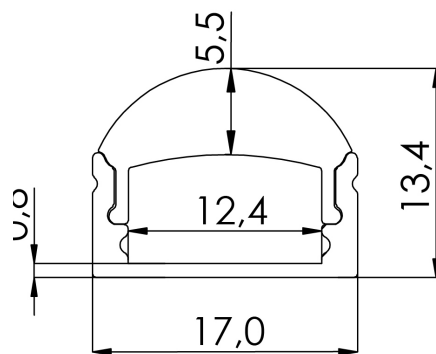

ProfLUX 19

TECHNICAL DATA SHEET

L: 2m/3m

- Optical profile for LED strip system
- Light Distribution: Direct
- Optical System: Translucent lens
- Housing: Aluminium
- Colour: Black/Silver

TECHNICAL DATA

Dimensions, mm: L:2000mm/3000mm W:50mm H:35mm

Quantity in package, pcs: 1

TECHNICAL DRAWING

MOUNTING OPTION

OPTIONS

	PART CODE
2000mm	/2000
3000mm	/3000

	PART CODE
Black	/BLK
Silver	/SIL

EXAMPLE PART CODE: PRLX19/2000/BLK

Note: Tolerance range for optical and electrical data: $\pm 10\%$. 4C LIGHTING SOLUTIONS is constantly developing and improving its products. The right is reserved to change any product specifications without prior notification.