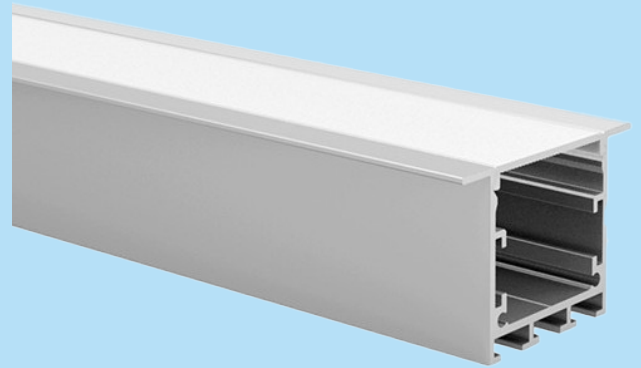

ProfLUX 18

TECHNICAL DATA SHEET

L: 2m/3m

- Recessed profile for LED strip system
- Light Distribution: Direct
- Optical System: Opal polycarbonate diffuser
- Housing: Aluminium
- Colour: Silver

TECHNICAL DATA

Dimensions, mm: L:2000mm/3000mm W:50mm H:35mm

Quantity in package, pcs: 1

TECHNICAL DRAWING

MOUNTING OPTION

OPTIONS

	PART CODE
2000mm	/2000
3000mm	/3000

EXAMPLE PART CODE: PRLX18/2000

Note: Tolerance range for optical and electrical data: $\pm 10\%$. 4C LIGHTING SOLUTIONS is constantly developing and improving its products. The right is reserved to change any product specifications without prior notification.