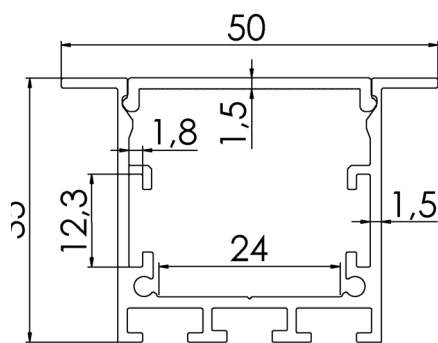

ProfLUX 18

TECHNICAL DATA SHEET

L: 2m/3m

- Recessed profile for LED strip system
- Light Distribution: Direct
- Optical System: Opal polycarbonate diffuser
- Housing: Aluminium
- Colour: Silver

TECHNICAL DATA

Dimensions, mm: L:2000mm/3000mm W:50mm H:35mm

Quantity in package, pcs: 1

TECHNICAL DRAWING

MOUNTING OPTION

OPTIONS

	PART CODE
2000mm	/2000
3000mm	/3000

EXAMPLE PART CODE: PRLX18/2000

Note: Tolerance range for optical and electrical data: $\pm 10\%$. 4C LIGHTING SOLUTIONS is constantly developing and improving its products. The right is reserved to change any product specifications without prior notification.