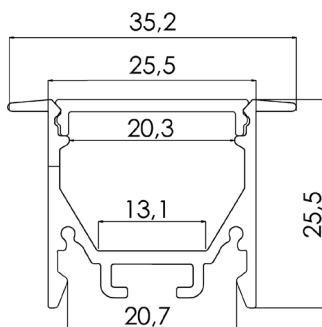

ProfLUX 17

TECHNICAL DATA SHEET

L: 2m/3m

- Recessed profile for LED strip system
- Light Distribution: Direct
- Optical System: Opal polycarbonate diffuser
- Housing: Aluminium
- Colour: Silver

TECHNICAL DATA

Dimensions, mm: L:2000mm/3000mm W:35mm H:25mm

Quantity in package, pcs: 1

TECHNICAL DRAWING

MOUNTING OPTION

OPTIONS

	PART CODE
2000mm	/2000
3000mm	/3000

EXAMPLE PART CODE: PRLX17/2000

Note: Tolerance range for optical and electrical data: $\pm 10\%$. 4C LIGHTING SOLUTIONS is constantly developing and improving its products. The right is reserved to change any product specifications without prior notification.