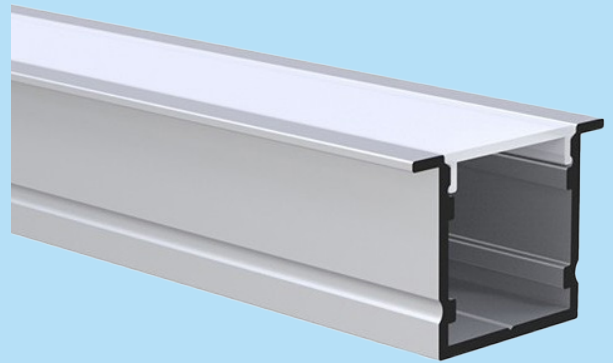

ProfLUX 16

TECHNICAL DATA SHEET

L: 2m/3m

- Recessed profile for LED strip system
- Light Distribution: Direct
- Optical System: Opal polycarbonate diffuser
- Housing: Aluminium
- Colour: Silver

TECHNICAL DATA

Dimensions, mm: L:2000mm/3000mm W:27mm H:20mm

Quantity in package, pcs: 1

TECHNICAL DRAWING

MOUNTING OPTION

OPTIONS

	PART CODE
2000mm	/2000
3000mm	/3000

EXAMPLE PART CODE: PRLX16/2000

Note: Tolerance range for optical and electrical data: $\pm 10\%$. 4C LIGHTING SOLUTIONS is constantly developing and improving its products. The right is reserved to change any product specifications without prior notification.