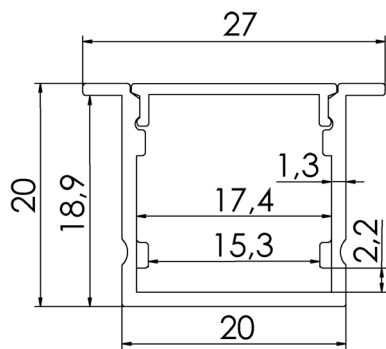

ProfLUX 16

TECHNICAL DATA SHEET

L: 2m/3m

- Recessed profile for LED strip system
- Light Distribution: Direct
- Optical System: Opal polycarbonate diffuser
- Housing: Aluminium
- Colour: Silver

TECHNICAL DATA

Dimensions, mm: L:2000mm/3000mm W:27mm H:20mm

Quantity in package, pcs: 1

TECHNICAL DRAWING

MOUNTING OPTION

OPTIONS

	PART CODE
2000mm	/2000
3000mm	/3000

EXAMPLE PART CODE: PRLX16/2000

Note: Tolerance range for optical and electrical data: $\pm 10\%$. 4C LIGHTING SOLUTIONS is constantly developing and improving its products. The right is reserved to change any product specifications without prior notification.