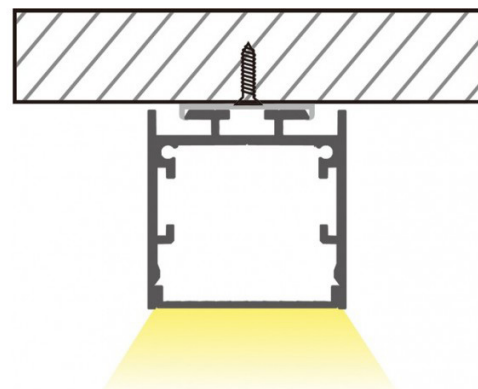

ProfLUX 15

TECHNICAL DATA SHEET

L: 2m/3m

- Surface profile for LED strip system
- Light Distribution: Direct
- Optical System: Opal polycarbonate diffuser
- Housing: Aluminium
- Colour: Silver

TECHNICAL DATA

Dimensions, mm: L:2000mm/3000mm W:35mm H:35mm

Quantity in package, pcs: 1

TECHNICAL DRAWING

MOUNTING OPTION

OPTIONS

	PART CODE
2000mm	/2000
3000mm	/3000

EXAMPLE PART CODE: PRLX15/2000

Note: Tolerance range for optical and electrical data: $\pm 10\%$. 4C LIGHTING SOLUTIONS is constantly developing and improving its products. The right is reserved to change any product specifications without prior notification.