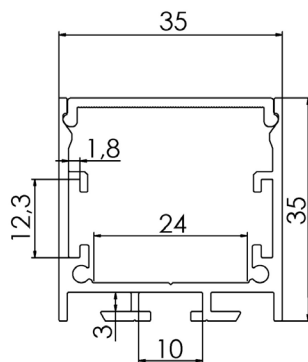

ProfLUX 15

TECHNICAL DATA SHEET

L: 2m/3m

- Surface profile for LED strip system
- Light Distribution: Direct
- Optical System: Opal polycarbonate diffuser
- Housing: Aluminium
- Colour: Silver

TECHNICAL DATA

Dimensions, mm: L:2000mm/3000mm W:35mm H:35mm

Quantity in package, pcs: 1

TECHNICAL DRAWING

MOUNTING OPTION

OPTIONS

	PART CODE
2000mm	/2000
3000mm	/3000

EXAMPLE PART CODE: PRLX15/2000

Note: Tolerance range for optical and electrical data: $\pm 10\%$. 4C LIGHTING SOLUTIONS is constantly developing and improving its products. The right is reserved to change any product specifications without prior notification.