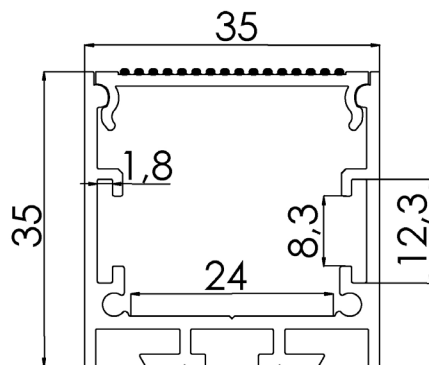

ProfLUX 14

TECHNICAL DATA SHEET

L: 2m/3m

- Surface profile for LED strip system
- Light Distribution: Direct
- Optical System: Clear micro-prismatic polycarbonate diffuser
- Housing: Aluminium
- Colour: Silver

TECHNICAL DATA

Dimensions, mm: L:2000mm/3000mm W:35mm H:35mm

Quantity in package, pcs: 1

TECHNICAL DRAWING

MOUNTING OPTION

OPTIONS

	PART CODE
2000mm	/2000
3000mm	/3000

EXAMPLE PART CODE: PRLX14/2000

Note: Tolerance range for optical and electrical data: $\pm 10\%$. 4C LIGHTING SOLUTIONS is constantly developing and improving its products. The right is reserved to change any product specifications without prior notification.