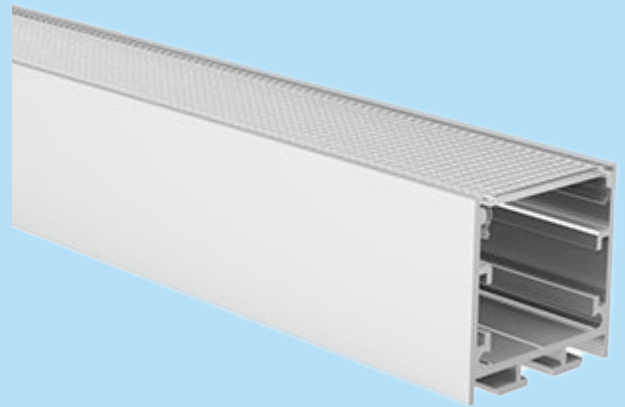

ProfLUX 14

TECHNICAL DATA SHEET

L: 2m/3m

- Surface profile for LED strip system
- Light Distribution: Direct
- Optical System: Clear micro-prismatic polycarbonate diffuser
- Housing: Aluminium
- Colour: Silver

TECHNICAL DATA

Dimensions, mm: L:2000mm/3000mm W:35mm H:35mm

Quantity in package, pcs: 1

TECHNICAL DRAWING

MOUNTING OPTION

OPTIONS

	PART CODE
2000mm	/2000
3000mm	/3000

EXAMPLE PART CODE: PRLX14/2000