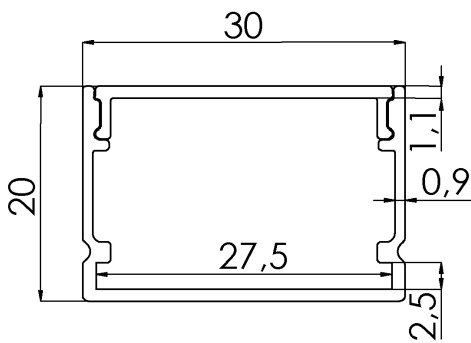

ProfLUX 12

TECHNICAL DATA SHEET

L: 2m/3m

- Surface profile for LED strip system
- Light Distribution: Direct
- Optical System: Opal polycarbonate diffuser
- Housing: Aluminium
- Colour: Silver

TECHNICAL DATA

Dimensions, mm: L:2000mm/3000mm W:30mm H:20mm

Quantity in package, pcs: 1

TECHNICAL DRAWING

OPTIONS

	PART CODE
2000mm	/2000
3000mm	/3000

EXAMPLE PART CODE: PRLX12/2000

Note: Tolerance range for optical and electrical data: $\pm 10\%$. 4C LIGHTING SOLUTIONS is constantly developing and improving its products. The right is reserved to change any product specifications without prior notification.