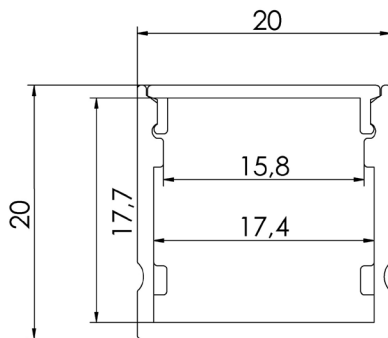

ProfLUX 10

TECHNICAL DATA SHEET

L: 2m/3m

- Surface profile for LED strip system
- Light Distribution: Direct
- Optical System: Opal polycarbonate diffuser
- Housing: Aluminium
- Colour: Silver

TECHNICAL DATA

Dimensions, mm: L:L:2000mm/3000mm W:20mm H:20mm

Quantity in package, pcs: 1

TECHNICAL DRAWING

MOUNTING OPTION

OPTIONS

	PART CODE
2000mm	/2000
3000mm	/3000

EXAMPLE PART CODE: PRLX10/2000

Note: Tolerance range for optical and electrical data: $\pm 10\%$. 4C LIGHTING SOLUTIONS is constantly developing and improving its products. The right is reserved to change any product specifications without prior notification.