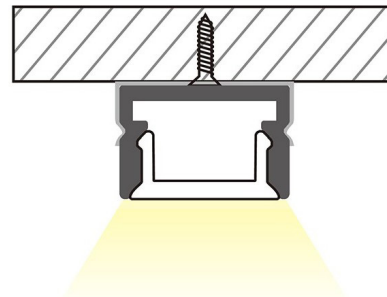

ProfLUX 1

TECHNICAL DATA SHEET

L: 2m/3m

- Surface profile for LED strip system
- Light Distribution: Direct
- Optical System: Opal polycarbonate diffuser
- Housing: Aluminium
- Colour: Silver

TECHNICAL DATA

Dimensions, mm: L:2000mm/3000mm W:17mm H:8mm

Quantity in package, pcs: 1

TECHNICAL DRAWING

MOUNTING OPTION

OPTIONS

	PART CODE
2000mm	/2000
3000mm	/3000

EXAMPLE PART CODE: PRLX1/2000

Note: Tolerance range for optical and electrical data: $\pm 10\%$. 4C LIGHTING SOLUTIONS is constantly developing and improving its products. The right is reserved to change any product specifications without prior notification.