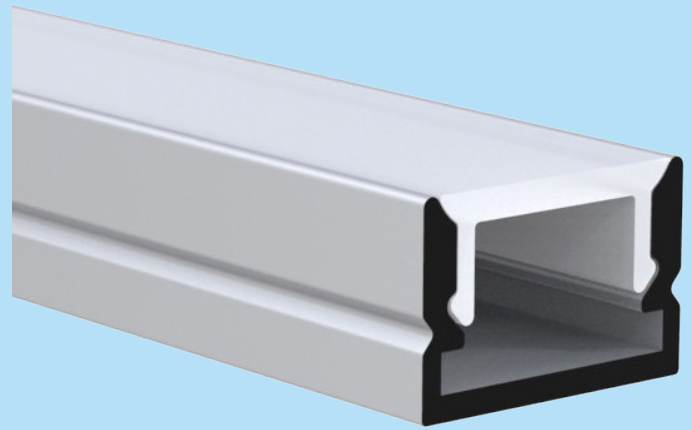

ProfLUX 1

TECHNICAL DATA SHEET

L: 2m/3m

- Surface profile for LED strip system
- Light Distribution: Direct
- Optical System: Opal polycarbonate diffuser
- Housing: Aluminium
- Colour: Silver

TECHNICAL DATA

Dimensions, mm: L:2000mm/3000mm W:17mm H:8mm

Quantity in package, pcs: 1

TECHNICAL DRAWING

MOUNTING OPTION

OPTIONS

	PART CODE
2000mm	/2000
3000mm	/3000

EXAMPLE PART CODE: PRLX1/2000

Note: Tolerance range for optical and electrical data: $\pm 10\%$. 4C LIGHTING SOLUTIONS is constantly developing and improving its products. The right is reserved to change any product specifications without prior notification.