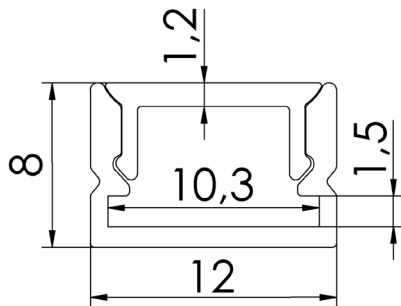

ProfLUX 1

TECHNICAL DATA SHEET

L: 2m/3m

- Surface profile for LED strip system
- Light Distribution: Direct
- Optical System: Opal polycarbonate diffuser
- Housing: Aluminium
- Colour: Silver

TECHNICAL DATA

Dimensions, mm: L:2000mm/3000mm W:17mm H:8mm

Quantity in package, pcs: 1

TECHNICAL DRAWING

MOUNTING OPTION

OPTIONS

	PART CODE
2000mm	/2000
3000mm	/3000

EXAMPLE PART CODE: PRLX1/2000

Note: Tolerance range for optical and electrical data: $\pm 10\%$. 4C LIGHTING SOLUTIONS is constantly developing and improving its products. The right is reserved to change any product specifications without prior notification.