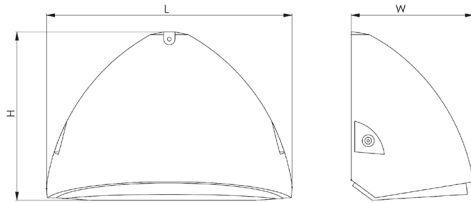

TECHNICAL DRAWING