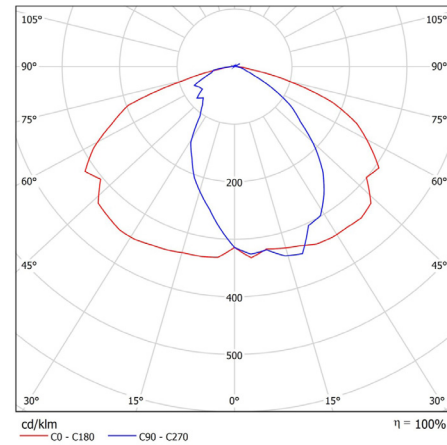

### LIGHTING DATA

Luminaire output*,lm(ta+25°C):	1570lm to 2390lm
CRI (Ra):	80+
SDCM:	5
Distribution Type:	Direct
UGR Index:	<22

System efficacy, lm/W:	Up to 140
CCT, K:	3000-4000
Light Distribution:	Direct
LED lifetime, h:	80000/L80B50

### TECHNICAL DATA

Dimensions, mm:	L:238mm W:212mm H:139mm
Net weight, kg:	1.9

Quantity in package, pcs:	1
---------------------------	---

### TECHNICAL DRAWING

### LIGHT DISTRIBUTION CURVE