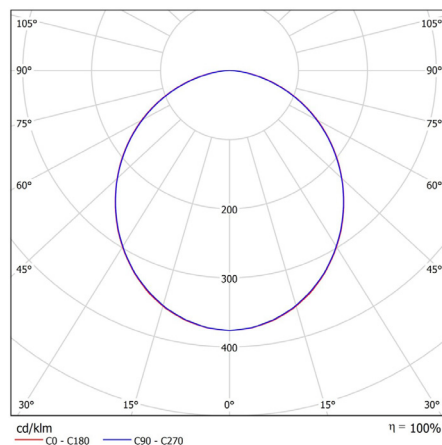

System efficacy, lm/W:	Up to 135
CCT, K:	3000 / 4000
Light Distribution:	Direct
Beam angle, °:	106x106
LED lifetime, h:	100000/L80B10

TECHNICAL DATA

Dimensions, mm:	L:595 W:595 H:85
Net weight, kg:	4.5

Quantity in package, pcs:	1
---------------------------	---

TECHNICAL DRAWING

LIGHT DISTRIBUTION CURVE

PRODUCTS

COLOUR (K)	LUMINAIRE OUTPUT (LLM)	POWER (W)	EFFICACY (LLM/W)	PART CODE
3000	3151	25.9	122	CLLX1/3200/3K
3000	4110	32.2	127	CLLX1/4100/3K
3000	4202	33.8	125	CLLX1/4200/3K
3000	5480	42.5	129	CLLX1/5500/3K
3000	4490	38.4	117	CLLX1/2800/3K
3000	6207	56.6	110	CLLX1/6200/3K
4000	3322	25.9	128	CLLX1/3300/4K
4000	4332	32.4	134	CLLX1/4300/4K
4000	4429	33.8	131	CLLX1/4400/4K
4000	5776	42.8	135	CLLX1/5800/4K
4000	4060	32.5	125	CLLX1/4100/4K
4000	4691	38.4	122	CLLX1/4700/4K
4000	6485	56.6	115	CLLX1/6500/4K