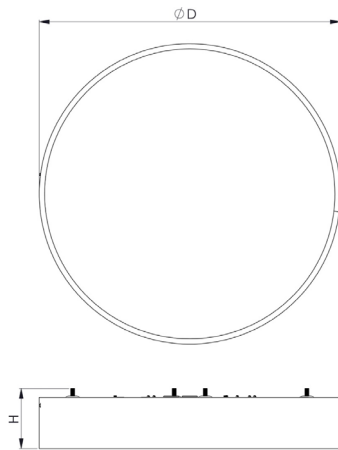

TECHNICAL DRAWING