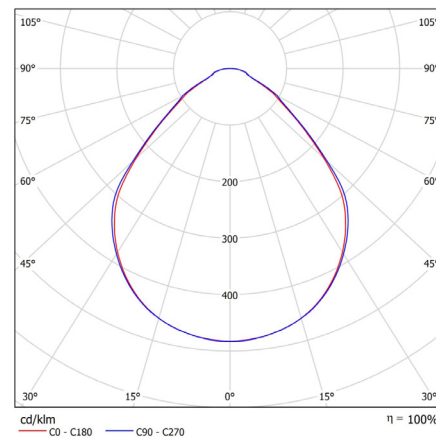

### LIGHTING DATA

Luminaire output*,lm(ta+25°C):	8954lm to 12535lm
CRI (Ra):	CRI80
SDCM:	3
Distribution Type:	Direct
UGR Index:	<19

System efficacy, lm/W:	Up to 160
CCT, K:	3000 to 4000
Light Distribution:	Symmetrical Wide Beam (76..125)
Beam Angle °:	91°
LED lifetime, h:	50000/L80B10

### TECHNICAL DATA

Dimensions, mm:	DIA:900mm H:77mm
Net weight, kg:	16.5

Quantity in package, pcs:	1
---------------------------	---

### TECHNICAL DRAWING

### LIGHT DISTRIBUTION CURVE