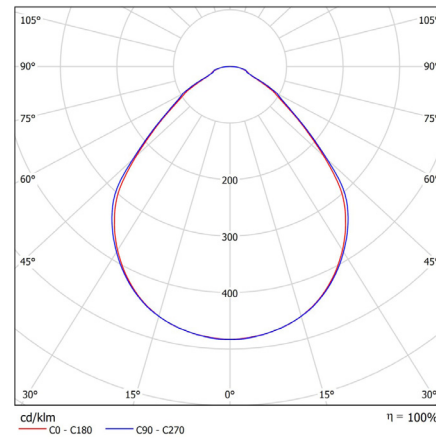

### LIGHTING DATA

Luminaire output*,lm(ta+25°C):	3519lm to 5139lm
CRI (Ra):	CRI80
SDCM:	3
Distribution Type:	Direct
UGR Index:	<19

System efficacy, lm/W:	Up to 143
CCT, K:	3000 to 4000
Light Distribution:	Symmetrical Wide Beam (76..125)
Beam Angle °:	91°
LED lifetime, h:	50000/L80B10

### TECHNICAL DATA

Dimensions, mm:	DIA:450mm H:77mm
Net weight, kg:	5.4

Quantity in package, pcs:	1
---------------------------	---

### TECHNICAL DRAWING

### LIGHT DISTRIBUTION CURVE