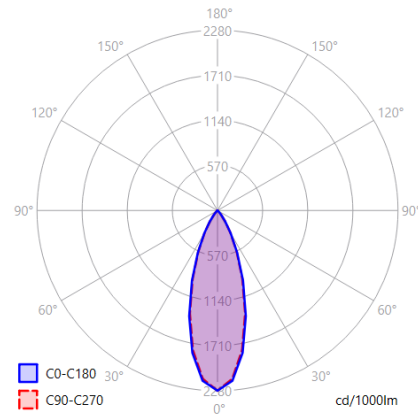

System efficacy, lm/W:	Up to 77.8
CCT, K:	3000 to 4000
Light Distribution:	Direct
Beam Angle °:	30° (10°, 15° and 50° available)
LED lifetime, h:	60000/L80/F50

TECHNICAL DATA

Dimensions, mm:	L:166mm W:41mm H:62mm
Net weight, kg:	0.4

TECHNICAL DRAWING

LIGHT DISTRIBUTION CURVE

PRODUCTS

COLOUR (K)	LUMINAIRE OUTPUT (LLM)	POWER (W)	EFFICACY (LLM/W)	PART CODE
3000	525	6.7	77.8	ARLX12/166/530/3K
3000	1049	13.5	77.8	ARLX12/166/1050/3K
4000	525	6.7	77.8	ARLX12/166/530/4K
4000	1049	13.5	77.8	ARLX12/166/1050/4K