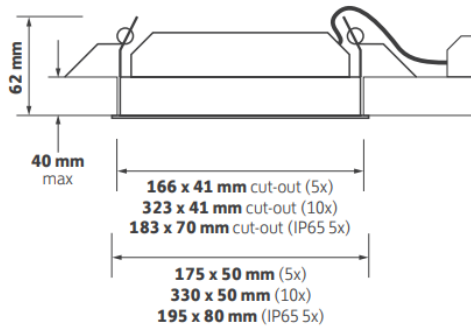

System efficacy, lm/W:	Up to 77.8
CCT, K:	3000 to 4000
Light Distribution:	Direct
Beam Angle °:	30° (10°, 15° and 50° available)
LED lifetime, h:	60000/L80/F50

TECHNICAL DATA

Dimensions, mm:	L:166mm W:41mm H:62mm
Net weight, kg:	0.4

Quantity in package, pcs:	1
---------------------------	---

STANDARDS

Operating temperature range, °C:	ta -25...+35
Ingress protection code:	IP44 (IP65 available)

Certificates:	CE, ROHS
---------------	----------

Note: Tolerance range for optical and electrical data: $\pm 10\%$. 4C LIGHTING SOLUTIONS is constantly developing and improving its products. The right is reserved to change any product specifications without prior notification.

TECHNICAL DRAWING

LIGHT DISTRIBUTION CURVE

PRODUCTS

COLOUR (K)	LUMINAIRE OUTPUT (LLM)	POWER (W)	EFFICACY (LLM/W)	PART CODE
3000	525	6.7	77.8	ARLX12/166/530/3K
3000	1049	13.5	77.8	ARLX12/166/1050/3K
4000	525	6.7	77.8	ARLX12/166/530/4K
4000	1049	13.5	77.8	ARLX12/166/1050/4K