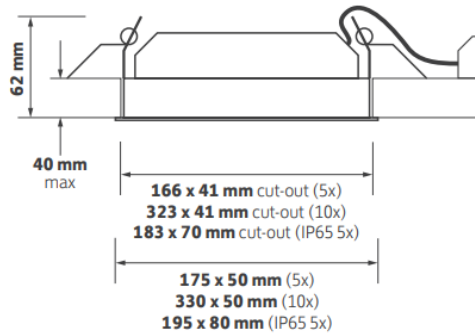

System efficacy, lm/W:	Up to 77.8
CCT, K:	3000 to 4000
Light Distribution:	Direct
Beam Angle °:	30° (10°, 15° and 50° available)
LED lifetime, h:	60000/L80/F50

TECHNICAL DATA

Dimensions, mm:	L:175mm W:50mm H:62mm
Net weight, kg:	0.4

Note: Tolerance range for optical and electrical data: $\pm 10\%$. 4C LIGHTING SOLUTIONS is constantly developing and improving its products. The right is reserved to change any product specifications without prior notification.

TECHNICAL DRAWING

LIGHT DISTRIBUTION CURVE

PRODUCTS

COLOUR (K)	LUMINAIRE OUTPUT (LLM)	POWER (W)	EFFICACY (LLM/W)	PART CODE
3000	525	6.7	77.8	ARLX11/175/530/3K
3000	1049	13.5	77.8	ARLX11/175/1050/3K
4000	525	6.7	77.8	ARLX11/175/530/4K
4000	1049	13.5	77.8	ARLX11/175/1050/4K