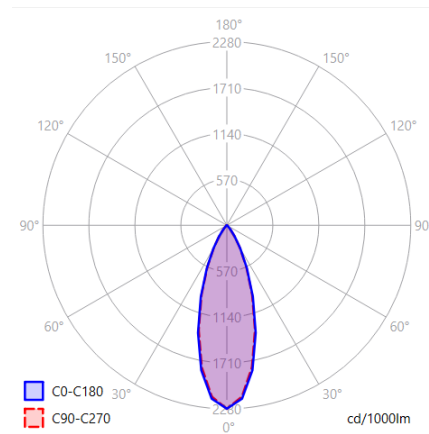

System efficacy, lm/W:	Up to 77.8
CCT, K:	3000 to 4000
Light Distribution:	Direct
Beam Angle °:	30° (10°, 15° and 50° available)
LED lifetime, h:	60000/L80/F50

TECHNICAL DATA

Dimensions, mm:	L:175mm W:50mm H:62mm
Net weight, kg:	0.4

TECHNICAL DRAWING

LIGHT DISTRIBUTION CURVE

PRODUCTS

COLOUR (K)	LUMINAIRE OUTPUT (LLM)	POWER (W)	EFFICACY (LLM/W)	PART CODE
3000	525	6.7	77.8	ARLX11/175/530/3K
3000	1049	13.5	77.8	ARLX11/175/1050/3K
4000	525	6.7	77.8	ARLX11/175/530/4K
4000	1049	13.5	77.8	ARLX11/175/1050/4K