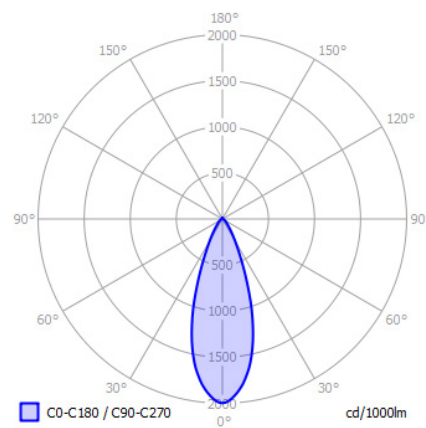

### LIGHTING DATA

Luminaire output*,lm(ta+25°C):	725lm to 1275lm
CRI (Ra):	CRI90
SDCM:	3
Distribution Type:	Direct
UGR Index:	<21

System efficacy, lm/W:	Up to 106
CCT, K:	2700/3000/4000
Light Distribution:	Direct
Beam Angle °:	36° (12° and 24° available)
LED lifetime, h:	50000/L70/B50

### TECHNICAL DATA

Dimensions, mm:	DIA:76mm H:65mm/75mm/90mm
Net weight, kg:	0.25

Quantity in package, pcs:	1
---------------------------	---

### LIGHT DISTRIBUTION CURVE

### PRODUCTS

COLOUR (K)	LUMINAIRE OUTPUT (LLM)	POWER (W)	EFFICACY (LLM/W)	PART CODE
2700	725	9.5	76	ARLX10/730/2.7K
2700	775	8.5	91	ARLX10/780/2.7K
2700	1150	12	96	ARLX10/1150/2.7K
3000	775	9.5	82	ARLX10/780/3K
3000	850	8.5	81	ARLX10/850/3K
3000	1175	12	98	ARLX10/1180/3K
4000	825	9.5	87	ARLX10/830/4K
4000	900	8.5	86	ARLX10/900/4K
4000	1275	12	91	ARLX10/1280/4K