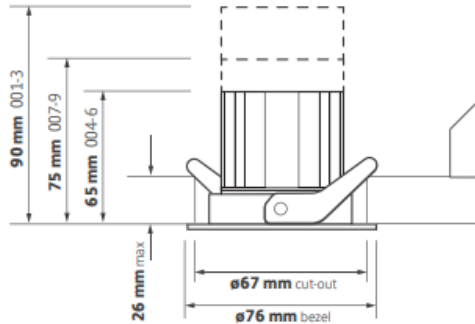

## TECHNICAL DATA SHEET

Diametre: 76mm

- Mini Architectural low glare downlight CRI90
- Light Distribution: Direct
- Optical System: Discreet minimal bezel
- Housing: Aluminium
- Colour: White

### LIGHTING DATA

Luminaire output*,lm(ta+25°C):	725lm to 1275lm
CRI (Ra):	CRI90
SDCM:	3
Distribution Type:	Direct
UGR Index:	<21

System efficacy, lm/W:	Up to 106
CCT, K:	2700/3000/4000
Light Distribution:	Direct
Beam Angle °:	36° (12° and 24° available)
LED lifetime, h:	50000/L70/B50

### TECHNICAL DATA

Dimensions, mm:	DIA:76mm H:65mm/75mm/90mm
Net weight, kg:	0.25

Quantity in package, pcs:	1
---------------------------	---

### TECHNICAL DRAWING